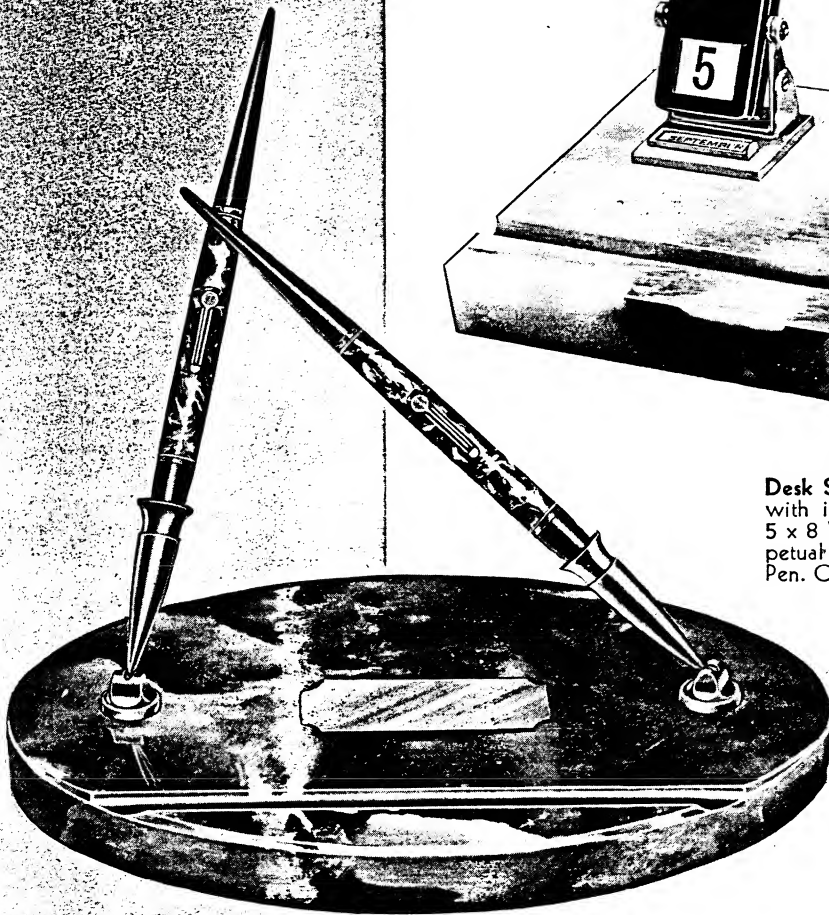

Desk Set No. 64/67. A beautiful, conservative set for a business executive's desk. 7 x 10 Brazilian Green Onyx. Gold filled name plate and pen sheaths. Two pens to match the base. Complete **$35.** Also with White Pedrara Onyx or Black Marble base. Each complete **$30.00.**